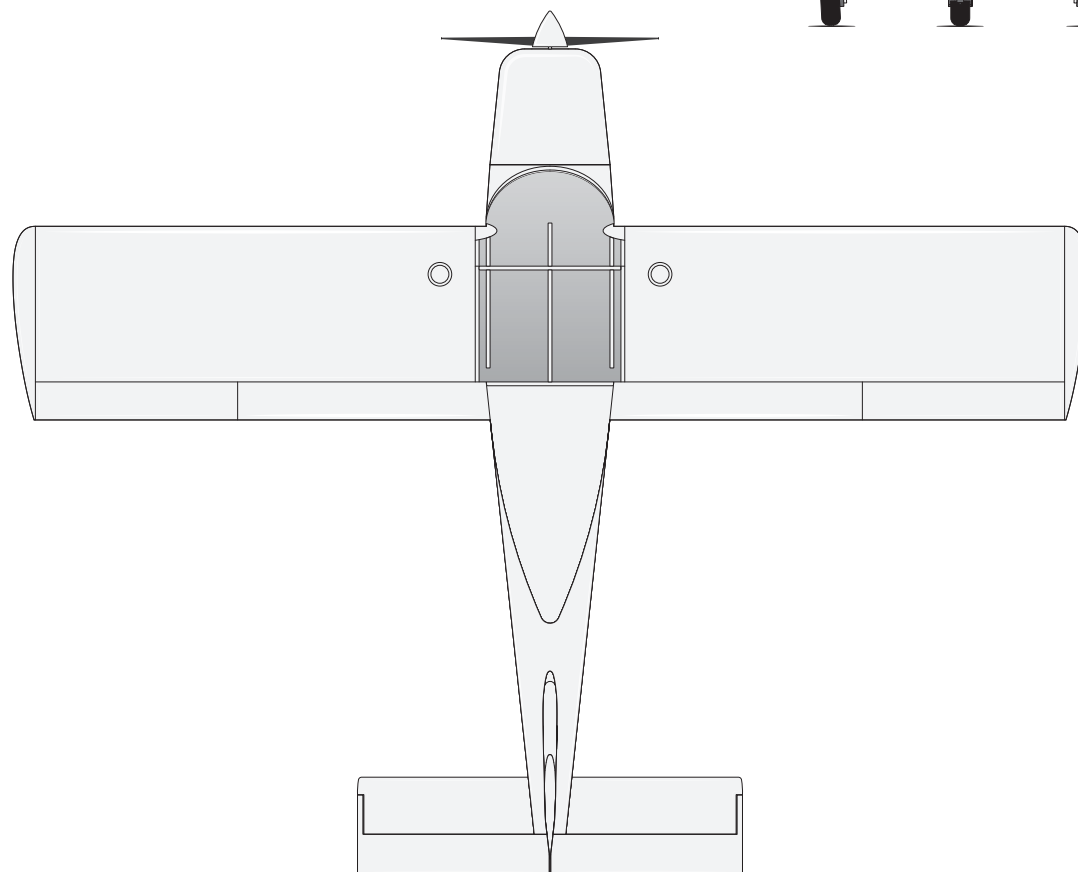

# Standard Scheme

RED / CHARCOAL / WHITE

S-21 Outbound / Taildragger

Doors Unpainted

# Classic Scheme

RED / CHARCOAL / WHITE

S-21 Outbound / Taildragger  
Doors Partially Painted + Solid Tail Group

# Encore Scheme (Shown w/ Optional Checkered Tail)

RED / CHARCOAL / SILVER / WHITE

S-21 Outbound / Taildragger

Doors Fully Painted + Wing & Tail Group Accents

# Standard Scheme

RED / CHARCOAL / WHITE

S-21 Outbound / Trike  
Doors Unpainted