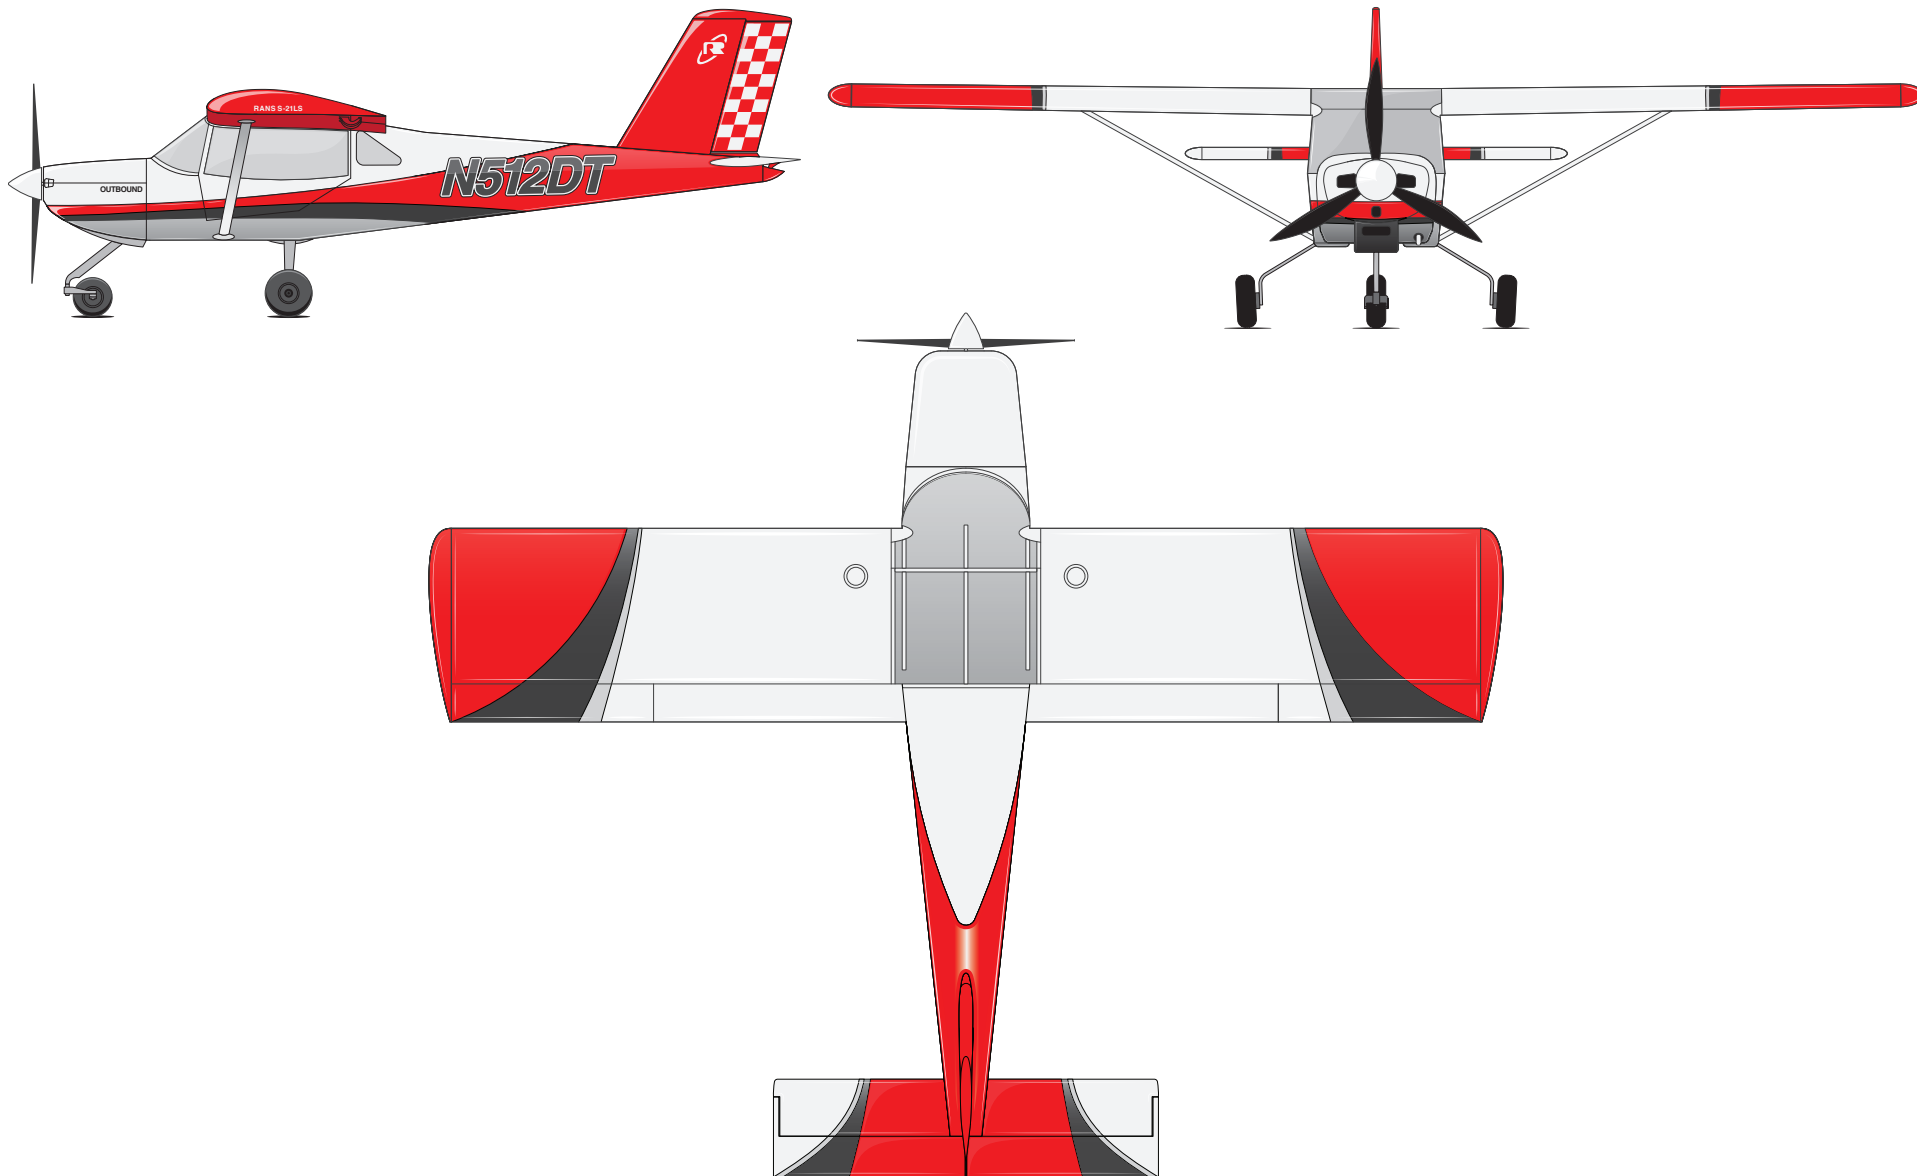

# Standard Scheme

RED / CHARCOAL / WHITE

S-21 Outbound / Taildragger

Doors Unpainted

# Classic Scheme

RED / CHARCOAL / WHITE

S-21 Outbound / Taildragger  
Doors Partially Painted + Solid Tail Group

# Standard Scheme

RED / CHARCOAL / WHITE

S-21 Outbound / Trike  
Doors Unpainted

# Classic Scheme

RED / CHARCOAL / WHITE

S-21 Outbound / Trike  
Doors Partially Painted + Solid Tail Group