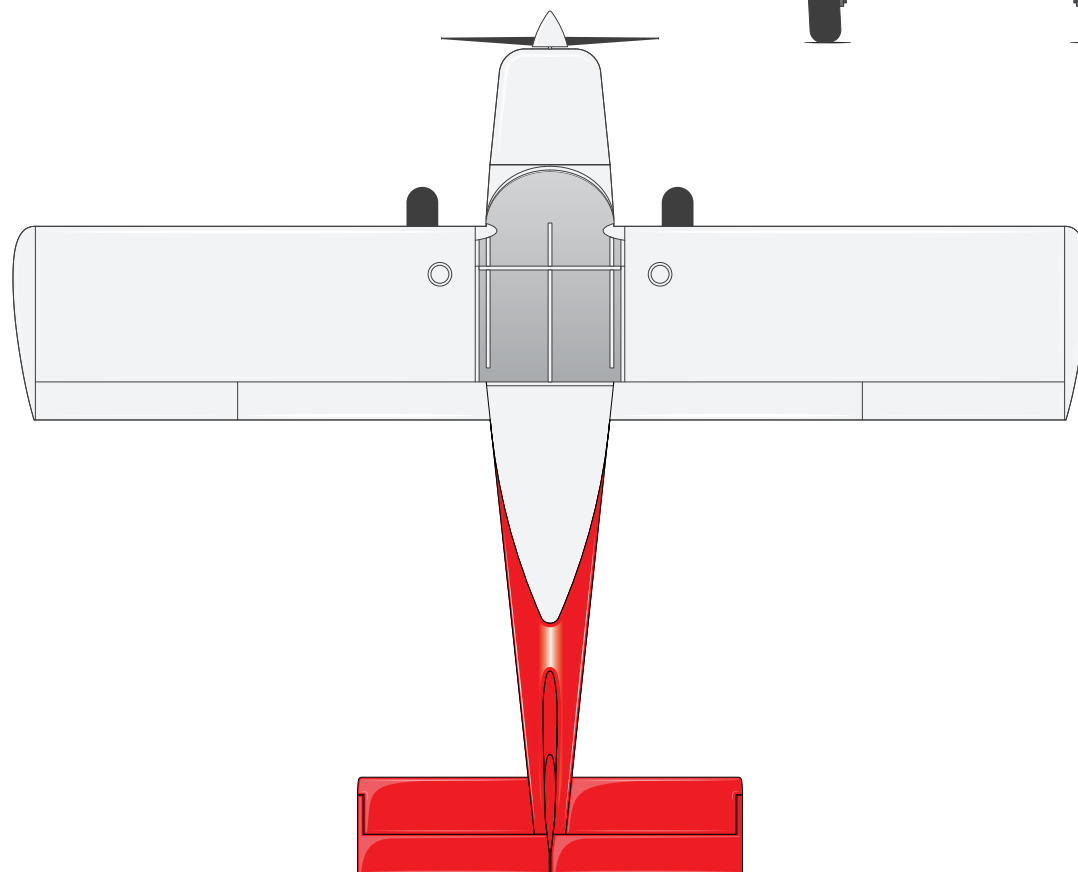

# Standard Scheme

RED / CHARCOAL / WHITE

S-21 Outbound / Taildragger

Doors Unpainted

# Classic Scheme

RED / CHARCOAL / WHITE

S-21 Outbound / Taildragger  
Doors Partially Painted + Solid Tail Group

# Encore Scheme (Shown w/ Optional Checkered Tail)

RED / CHARCOAL / SILVER / WHITE

S-21 Outbound / Taildragger

Doors Fully Painted + Wing & Tail Group Accents

# Standard Scheme

RED / CHARCOAL / WHITE

S-21 Outbound / Trike  
Doors Unpainted