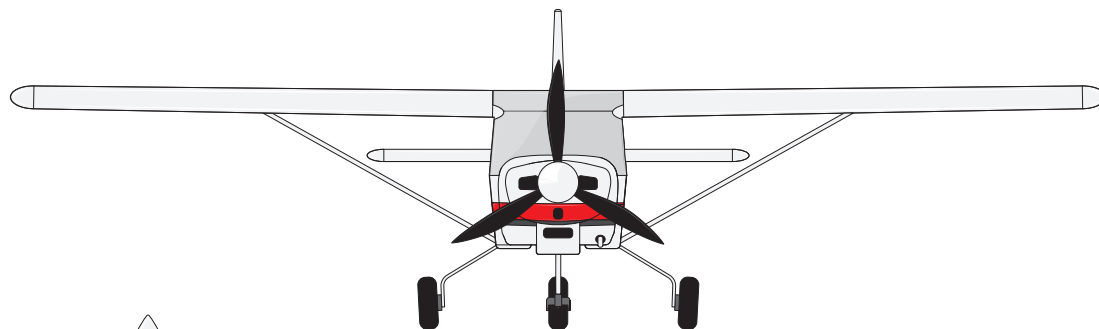

# Classic Scheme

RED / CHARCOAL / WHITE

S-21 Outbound / Taildragger  
Doors Partially Painted + Solid Tail Group

# Encore Scheme (Shown w/ Optional Checkered Tail)

RED / CHARCOAL / SILVER / WHITE

S-21 Outbound / Taildragger

Doors Fully Painted + Wing & Tail Group Accents