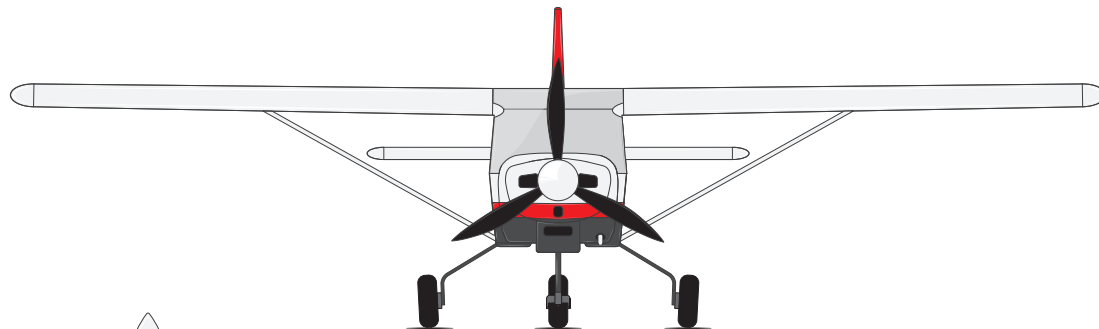

# Encore Scheme (Shown w/ Optional Checkered Tail)

RED / CHARCOAL / SILVER / WHITE

S-21 Outbound / Taildragger

Doors Fully Painted + Wing & Tail Group Accents

# Standard Scheme

RED / CHARCOAL / WHITE

S-21 Outbound / Trike  
Doors Unpainted