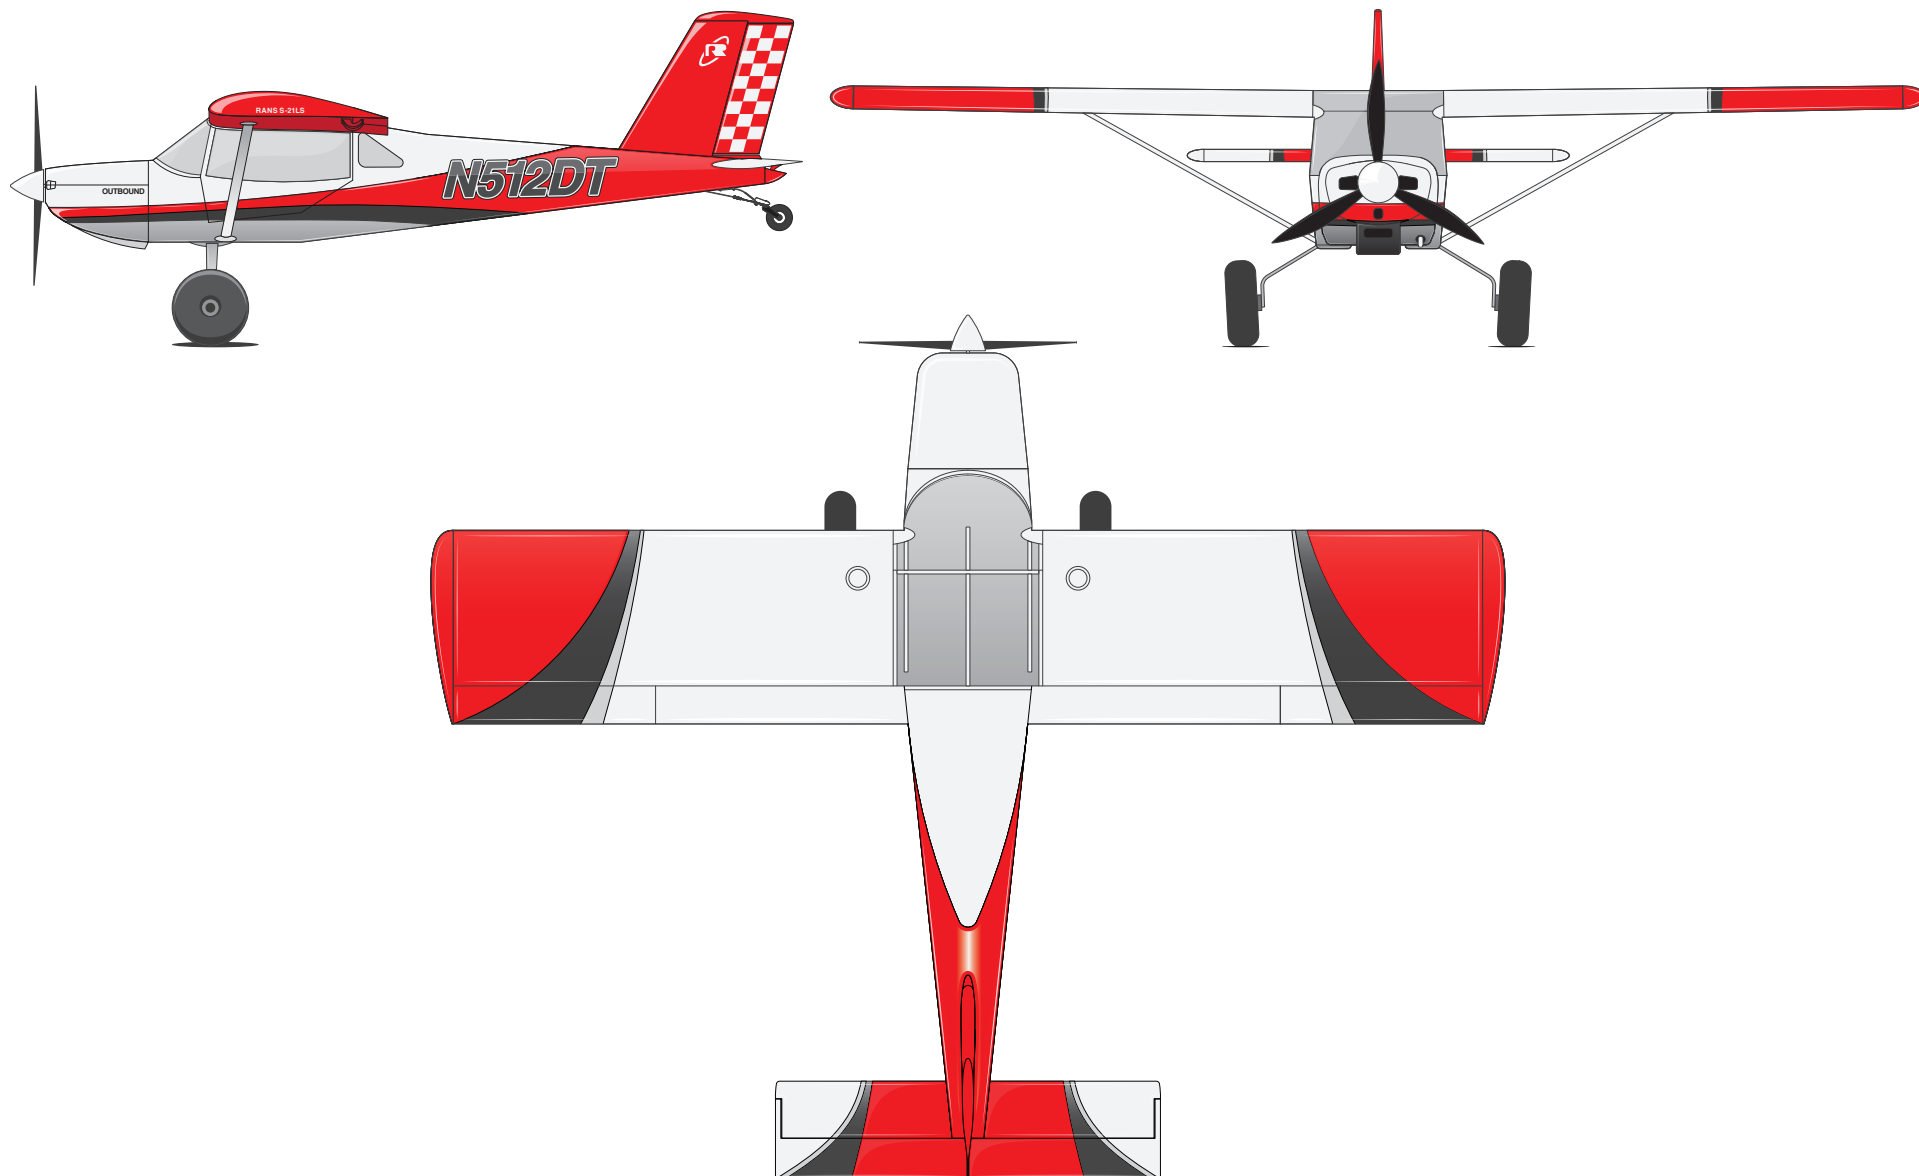

# Standard Scheme

RED / CHARCOAL / WHITE

S-21 Outbound / Taildragger

Doors Unpainted

# Classic Scheme

RED / CHARCOAL / WHITE

S-21 Outbound / Taildragger  
Doors Partially Painted + Solid Tail Group

# Encore Scheme (Shown w/ Optional Checkered Tail)

RED / CHARCOAL / SILVER / WHITE

S-21 Outbound / Taildragger

Doors Fully Painted + Wing & Tail Group Accents

# Classic Scheme

RED / CHARCOAL / WHITE

S-21 Outbound / Trike  
Doors Partially Painted + Solid Tail Group