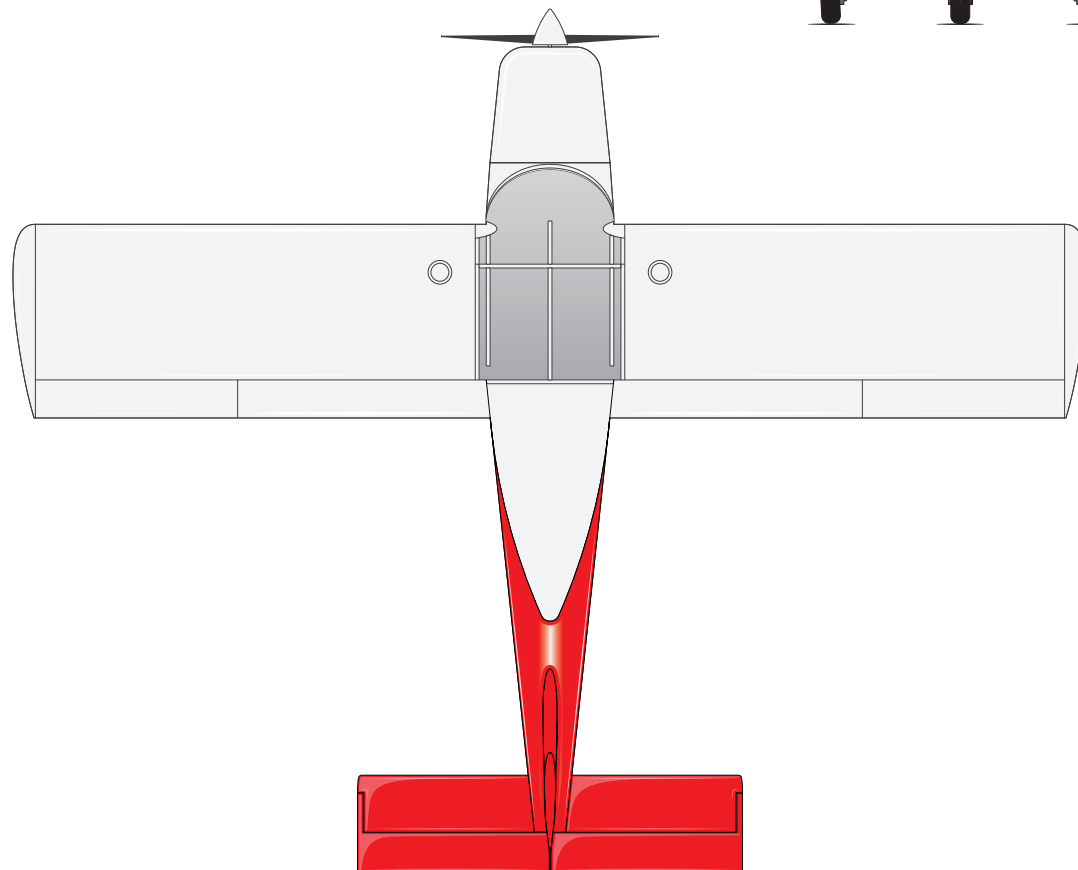

# Standard Scheme

RED / CHARCOAL / WHITE

S-21 Outbound / Taildragger

Doors Unpainted

# Classic Scheme

RED / CHARCOAL / WHITE

S-21 Outbound / Taildragger  
Doors Partially Painted + Solid Tail Group

# Encore Scheme (Shown w/ Optional Checkered Tail)

RED / CHARCOAL / SILVER / WHITE

S-21 Outbound / Taildragger

Doors Fully Painted + Wing & Tail Group Accents

# Standard Scheme

RED / CHARCOAL / WHITE

S-21 Outbound / Trike  
Doors Unpainted