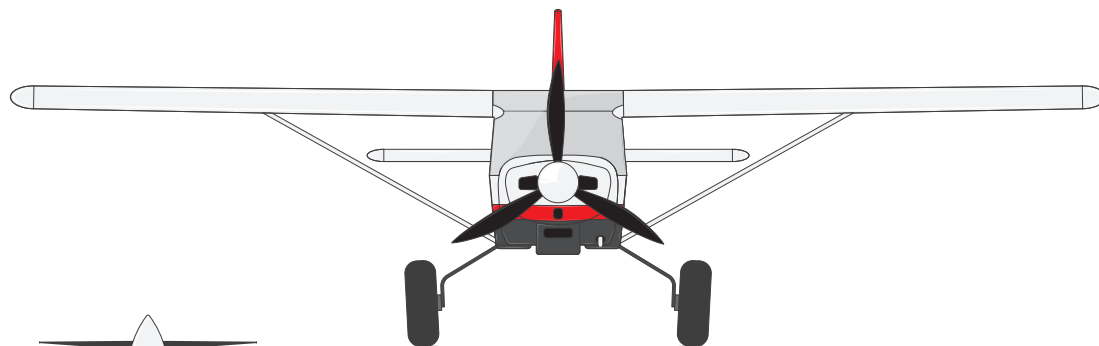

# Standard Scheme

RED / CHARCOAL / WHITE

S-21 Outbound / Taildragger

Doors Unpainted

# Classic Scheme

RED / CHARCOAL / WHITE

S-21 Outbound / Taildragger  
Doors Partially Painted + Solid Tail Group