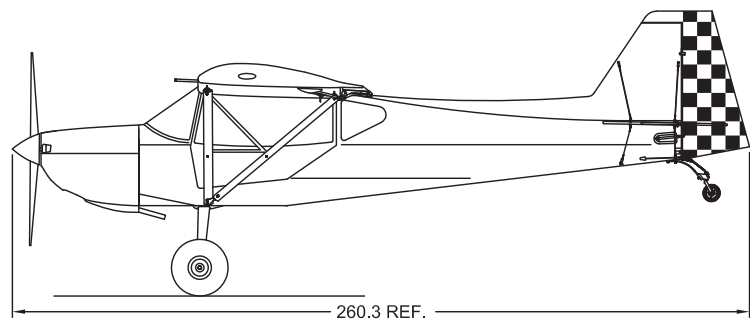

# RANS S-20 RAVEN

**TAILDRAGGER**  
\*Shown w/Optional  
Checked Tail

**TRIKE**

4600 HIGHWAY 183 ALTERNATE  
HAYS, KS 67601  
(785) 625-6346  
EMAIL: RANS@RANS.COM  
WEBSITE: WWW.RANS.COM

DESIGNED BY:  
RANDY SCHLITZER