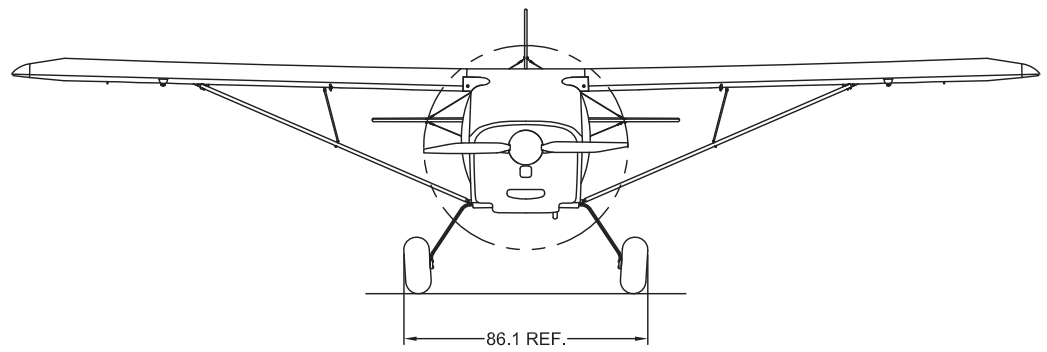

# RANS S-20 RAVEN

**TAILDRAGGER**  
\*Shown w/Optional  
Checked Tail

**TRIKE**

4600 HIGHWAY 183 ALTERNATE  
HAYS, KS 67601  
(785) 625-6346  
EMAIL: RANS@RANS.COM  
WEBSITE: WWW.RANS.COM

DESIGNED BY:  
RANDY SCHLITZER