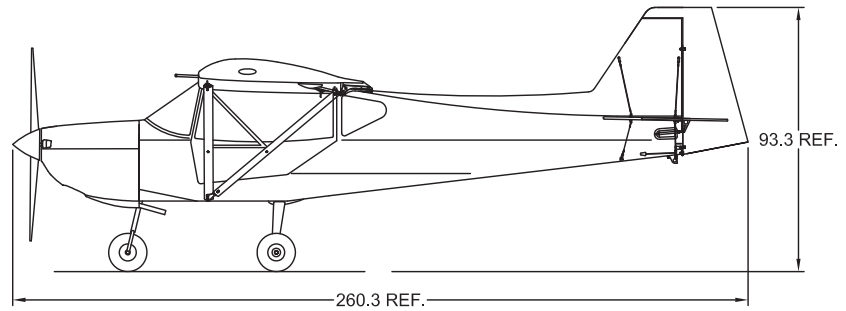

# RANS S-20 RAVEN

**TAILDRAGGER**  
\*Shown w/Optional  
Checked Tail

**TRIKE**

4600 HIGHWAY 183 ALTERNATE  
HAYS, KS 67601  
(785) 625-6346  
EMAIL: RANS@RANS.COM  
WEBSITE: WWW.RANS.COM

DESIGNED BY:  
RANDY SCHLITZER